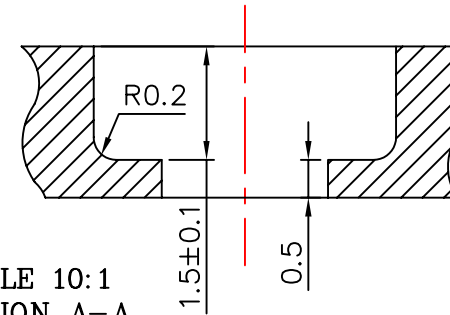

MATERIAL & FINISH
ZINC ALLOY, NICKEL PLATED

SCALE 10:1
SECTION A-A

YEAR ROUND Technology Corp.

TEL: 886 2 22901234 www.yr.com.tw

Title	FC STYLE HOUSING FC-雷射光源基座			
P/N	F-269	Checked By	Drawn By	Approved By
D/N	F-269,R	柯 92,12,22 宏融	趙 92,12,22 龍鴻	白 92,12,22 添發
SCALE	2:1			
		UNIT	MM	

Note:
Tolerances:
X. ±0.5
X.X ±0.3
X.XX±0.2

Revised dimensions and description