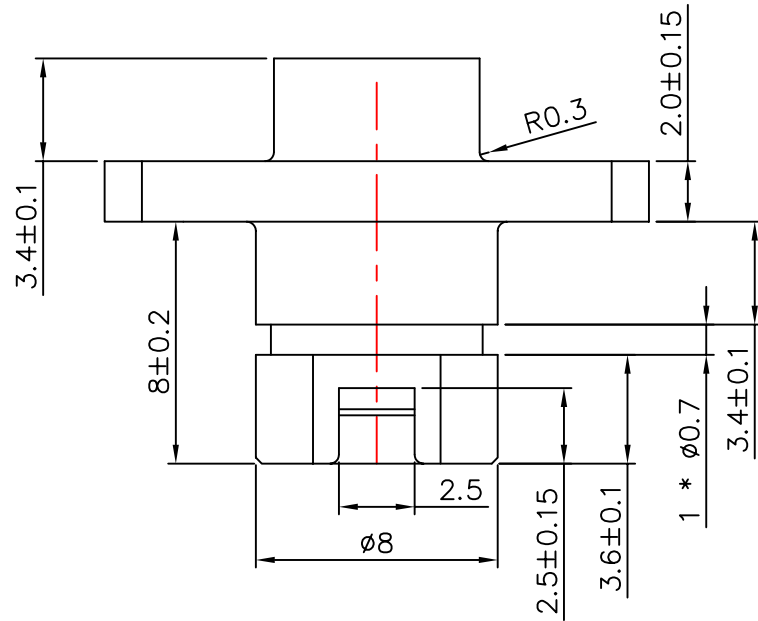

MATERIAL & FINISH
ZINC ALLOY, NICKEL PLATED

SCALE 10:1
SECTION A-A

YEAR ROUND Technology Corp.

TEL: 886 2 22901234 www.yr.com.tw

Title	FC STYLE HOUSING FC-雷射光源基座			
P/N	F-269	Checked By	Drawn By	Approved By
D/N	F-269,R	柯 92,12,22 宏融	趙 92,12,22 龍鴻	白 92,12,22 添發
SCALE	2:1			
		UNIT	MM	

Note:
Tolerances:
X. ±0.5
X.X ±0.3
X.XX±0.2

Revised dimensions and description