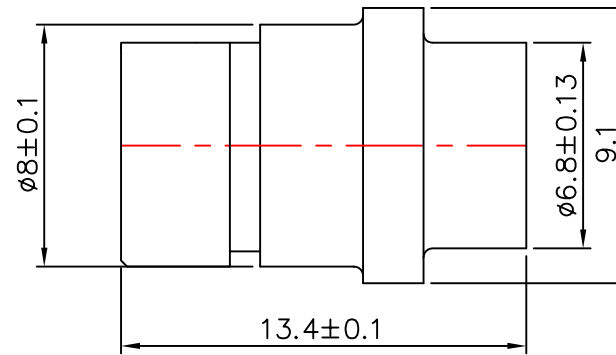

MATERIAL & FINISH
ZINC ALLOY, NICKEL PLATED

SCALE 10:1
SECTION A-A

YEAR ROUND Technology Corp.

TEL: 886 2 22901234 www.yr.com.tw

Title	FC STYLE HOUSING FC-雷射光源基座			
P/N	F-269	Checked By	Drawn By	Approved By
D/N	F-269,R	柯 92,12,22 宏融	趙 92,12,22 龍鴻	白 92,12,22 添發
SCALE	2:1			
		UNIT	MM	

Note:
Tolerances:
X. ±0.5
X.X ±0.3
X.XX±0.2

Revised dimensions and description