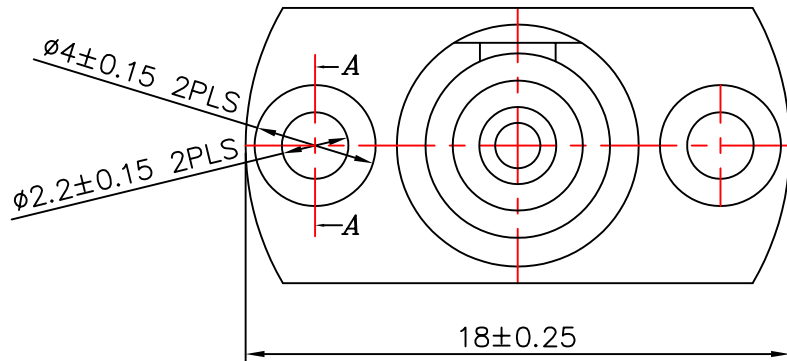

MATERIAL & FINISH
ZINC ALLOY, NICKEL PLATED

SCALE 10:1
SECTION A-A

YEAR ROUND Technology Corp.

TEL: 886 2 22901234 www.yr.com.tw

Title	FC STYLE HOUSING FC-雷射光源基座			
P/N	F-269	Checked By	Drawn By	Approved By
D/N	F-269,R	柯 92,12,22 宏融	趙 92,12,22 龍鴻	白 92,12,22 添發
SCALE	2:1			
		UNIT	MM	

Note:
Tolerances:
X. ±0.5
X.X ±0.3
X.XX±0.2

Revised dimensions and description